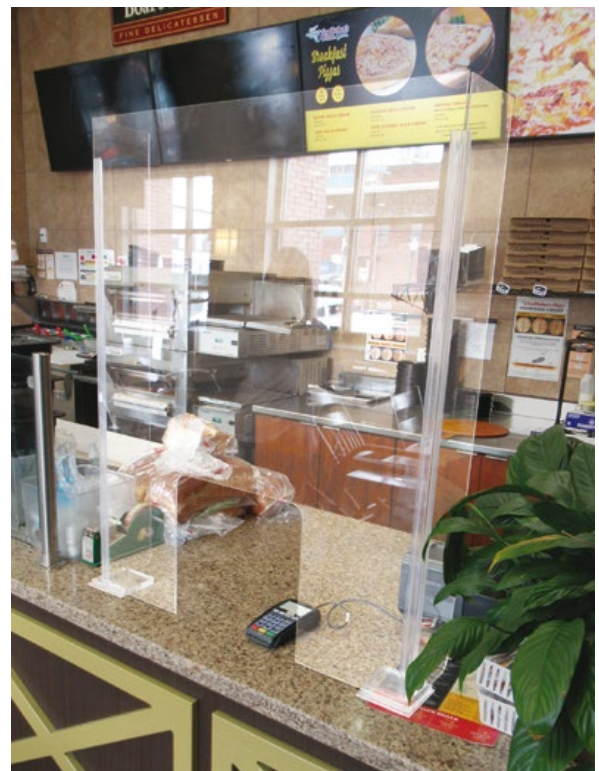

Prime Guard™

- Standard 30" wide x 38" tall with 6" wings
- 12" x 12" pass through
- Beveled safety edges
- Installs with double sided tape
- Custom sizes available upon request

6 Q H H] H J X D U G 6 R O X W L R Q W Q F R P H J X D U G V R O X W L
_ 1 U G 6 W) R U W 6 P L W K \$ 5