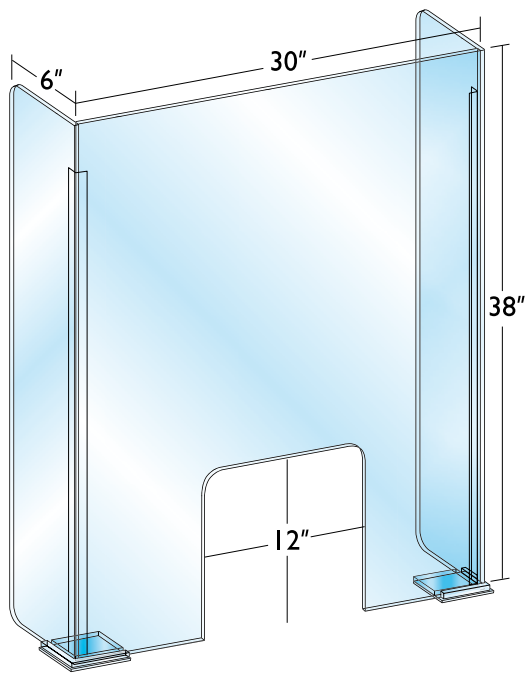

Prime Guard™

- Standard 30" wide x 38" tall with 6" wings
- 12" x 12" pass through
- Beveled safety edges
- Installs with double sided tape
- Custom sizes available upon request

6 Q H H] H J X D U G 6 R O X W L R Q W Q F R P H J X D U G V R O X W L
_ 1 U G 6 W) R U W 6 P L W K \$ 5