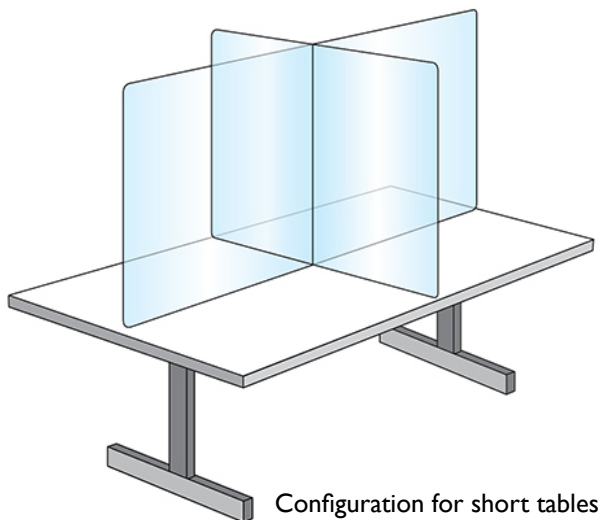

# Table Dividers™

*Perfect for face to face meetings, our Table Dividers are an attractive health safety solution.*

- Beveled safety edges
- Sits easily on desk top
- Multiple configurations as pictured
- 8'x30"wide by 30"tall w/ dividers
- 36" with 30" height for round tables
- Custom sizes available upon request

Configuration for long tables

Configuration for round tables

Configuration for short tables