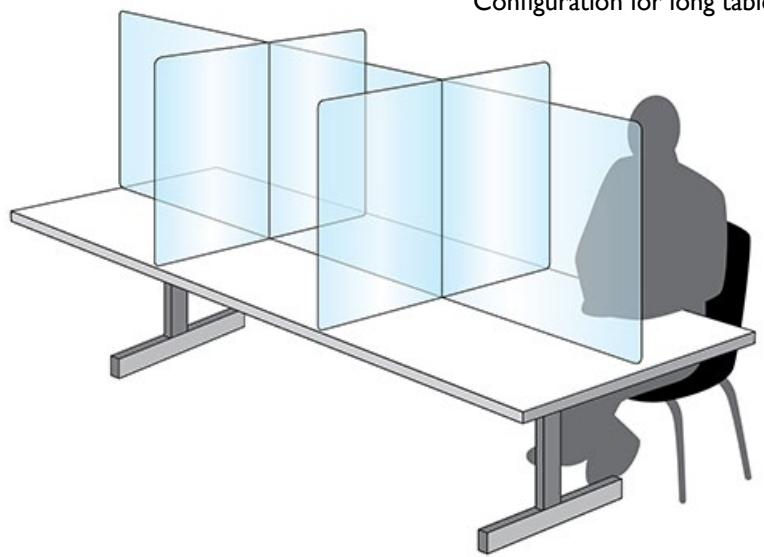

# Table Dividers™

*Perfect for face to face meetings, our Table Dividers are an attractive health safety solution.*

- Beveled safety edges
- Sits easily on desk top
- Multiple configurations as pictured
- 8'x30"wide by 30"tall w/ dividers
- 36" with 30" height for round tables
- Custom sizes available upon request

Configuration for long tables

Configuration for round tables

Configuration for short tables