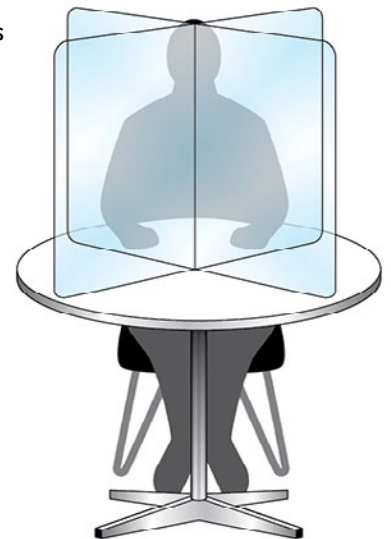

Configuration for round tables